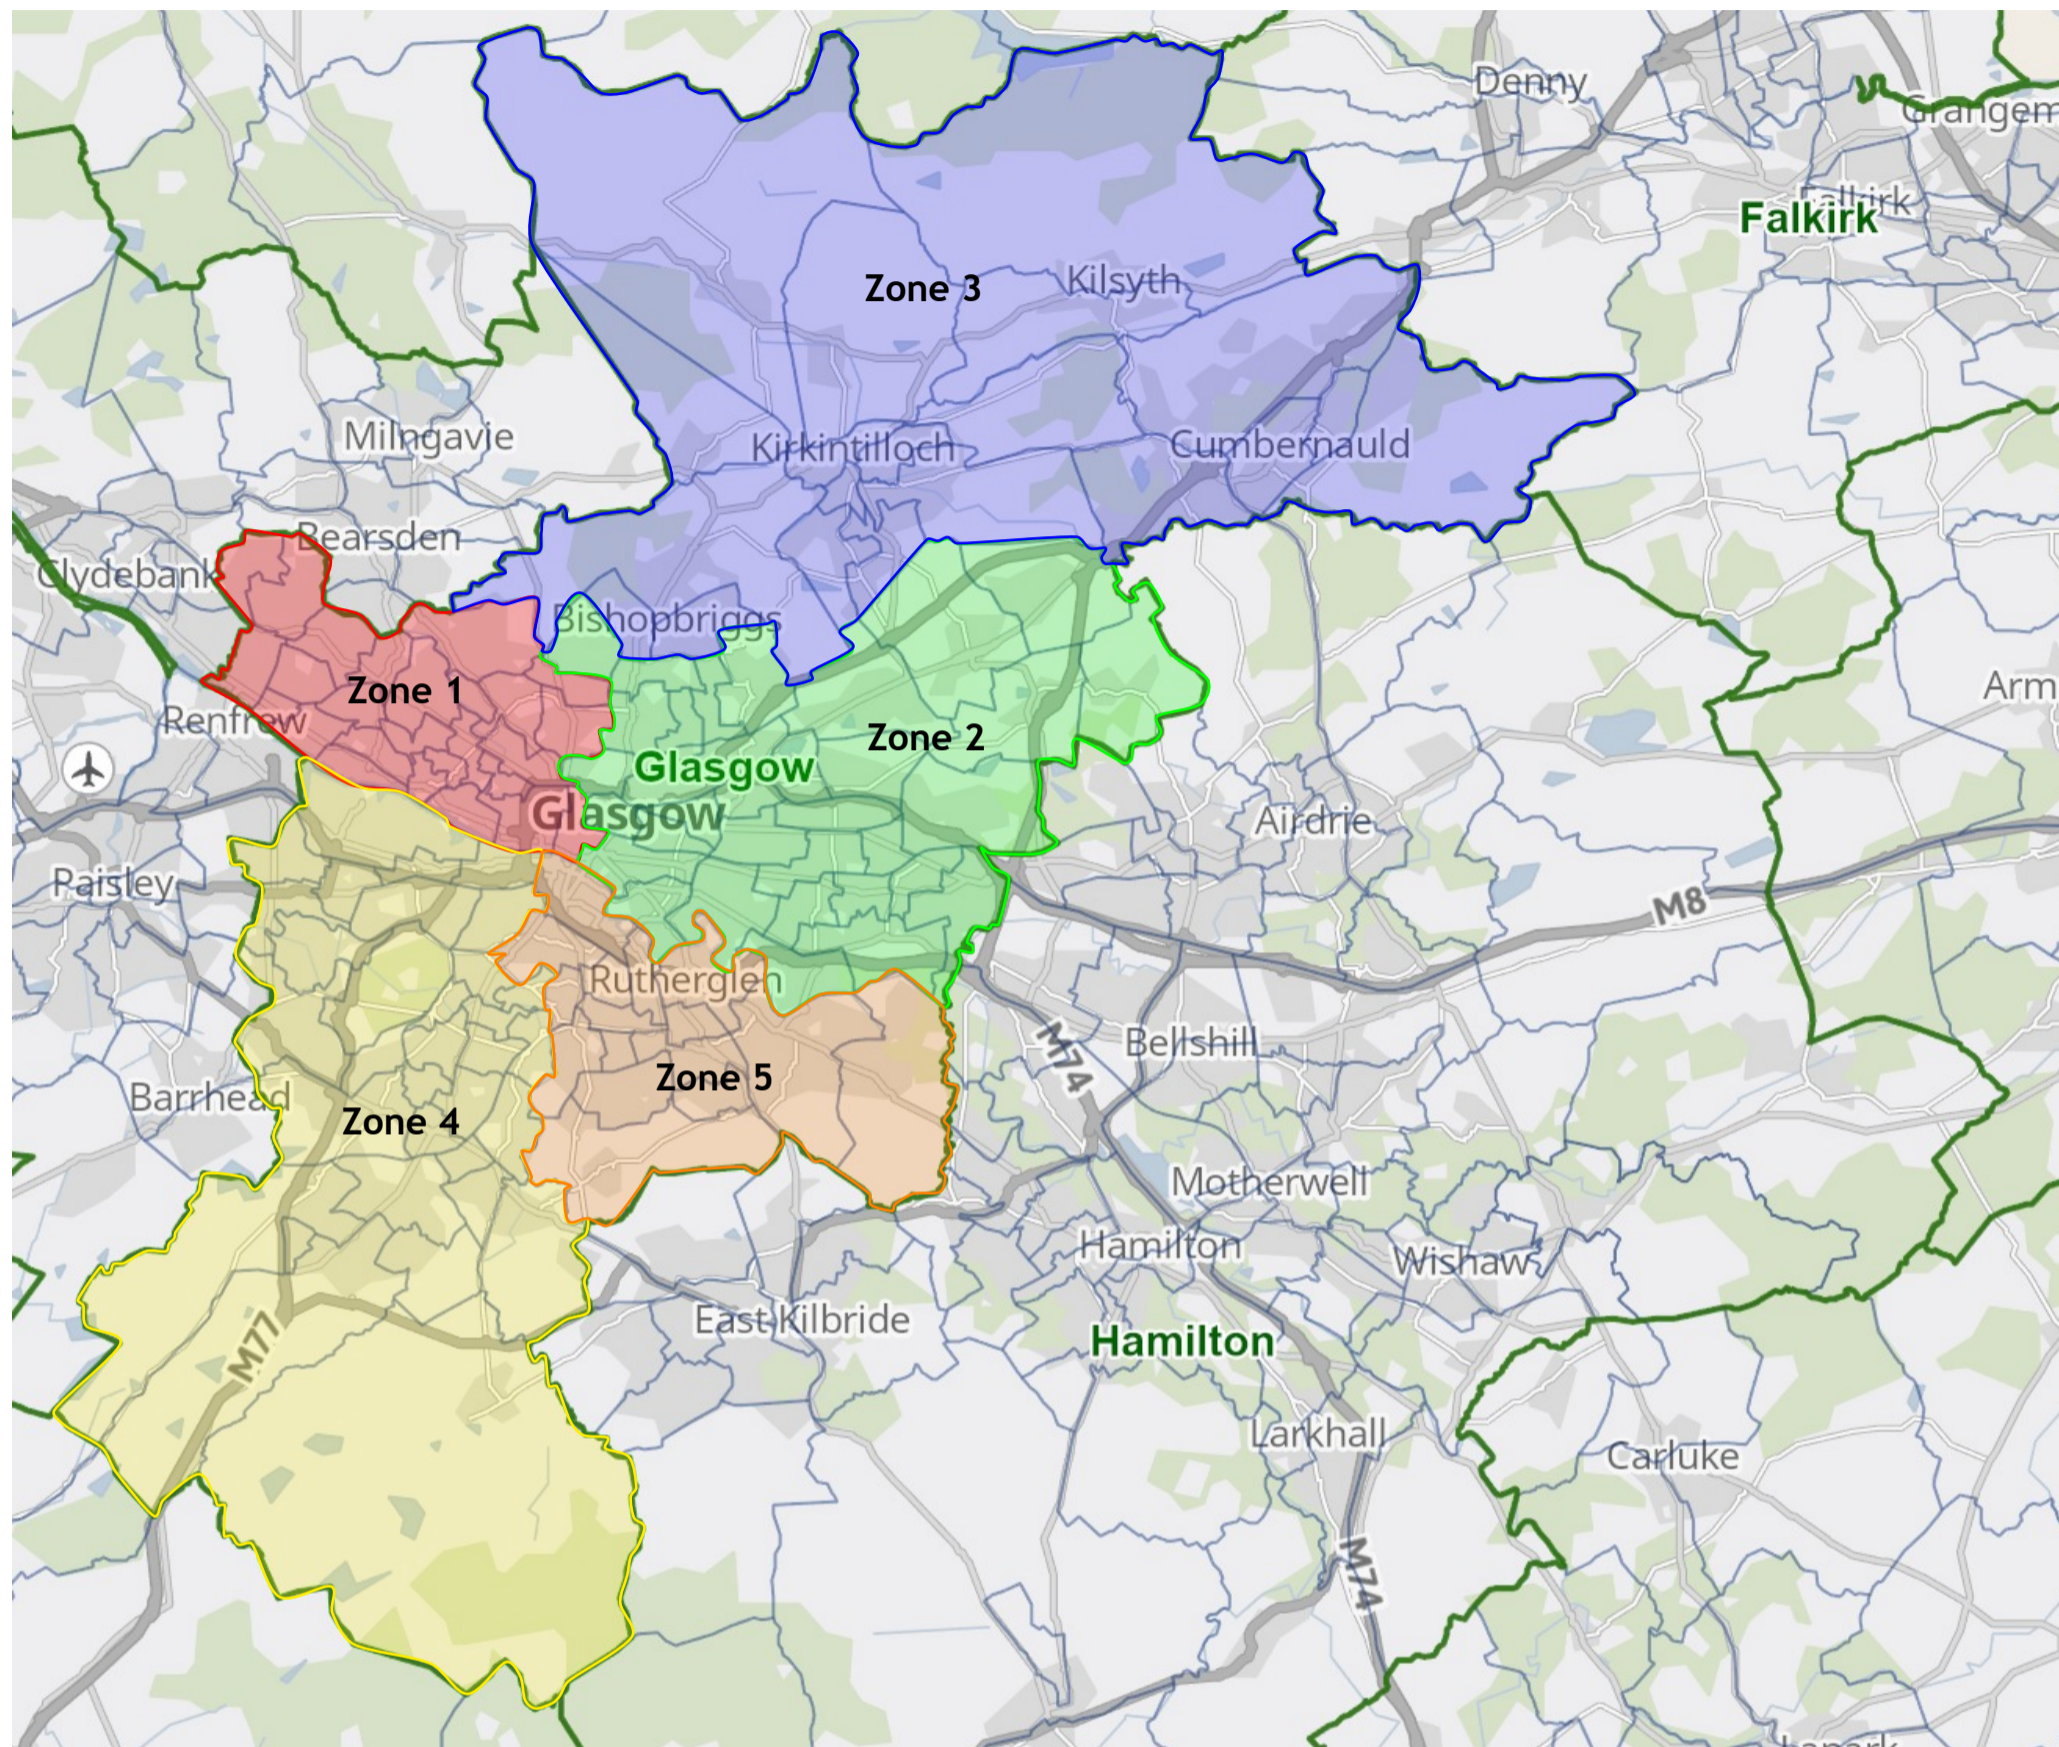

Proposed Zones

These five zones, used for Mission Plan consultation in 2021, may have use in allocating parish-based ministries under the Mission Plan.

- Zone 1**
- Yoker
 - Drumch. St Andrews
 - Drumch. St Marks
 - Knightswood Anniesland Trinity
 - St David's Knightswood
 - Blawarthill
 - Scotstoun
 - Whiteinch
 - Balshagray Vic Park
 - Broomhill Hyndland
 - St John's Renfield
 - Jordanhill
 - Gairbraid
 - Kelvinside Hillhead
 - Kelvinbridge
 - Wellington
 - St Andrew's West
 - St. Columba (Gaelic)
 - Sandyford Hender.
 - Partick South
 - Partick Trinity
 - St George's Tron
 - Possilpark
 - Maryhill
 - Ruchill Kelvinside
 - Trinity Possil & Henry Drummond

- Zone 2**
- Gallowgate
 - Cathedral
 - Dennistoun New
 - Bridgeton
 - Calton Parkhead
 - St Andrew's East
 - St Paul's
 - St Enoch's Hoggan
 - Tron St Mary's
 - Carntyne
 - Cranhill
 - Barlanark Greyfriars
 - Sandyhills
 - Baillieston Mure Memorial
 - Baillieston St Andrews
 - Kenmure Mount Vernon
 - Carmyle
 - Causeway Tollcross
 - Shettleston New
 - Easterhouse
 - Gartcosh
 - Glenboig
 - Chryston
 - Moodiesburn
 - Robroyston
 - Ruchazie
 - Garthamlock
 - Stepps
 - St Rolox
 - Wallacewell
 - Springburn
 - Colston Milton
 - Colston Wellpark

- Zone 5**
- Gorbals
 - Queen's Park Govanhill
 - Carmunnock
 - Castlemilk
 - Fernhill and Cathkin
 - Burnside Blairbeth
 - Rutherglen: Old
 - Rutherglen: West and Wardlawhill
 - Rutherglen: Stonelaw
 - Cambuslang
 - Cambuslang Flemington Hallside
 - Croftfoot
 - King's Park
 - Toryglen
 - Clincharhill
 - Cathcart Trinity
 - Cathcart Old